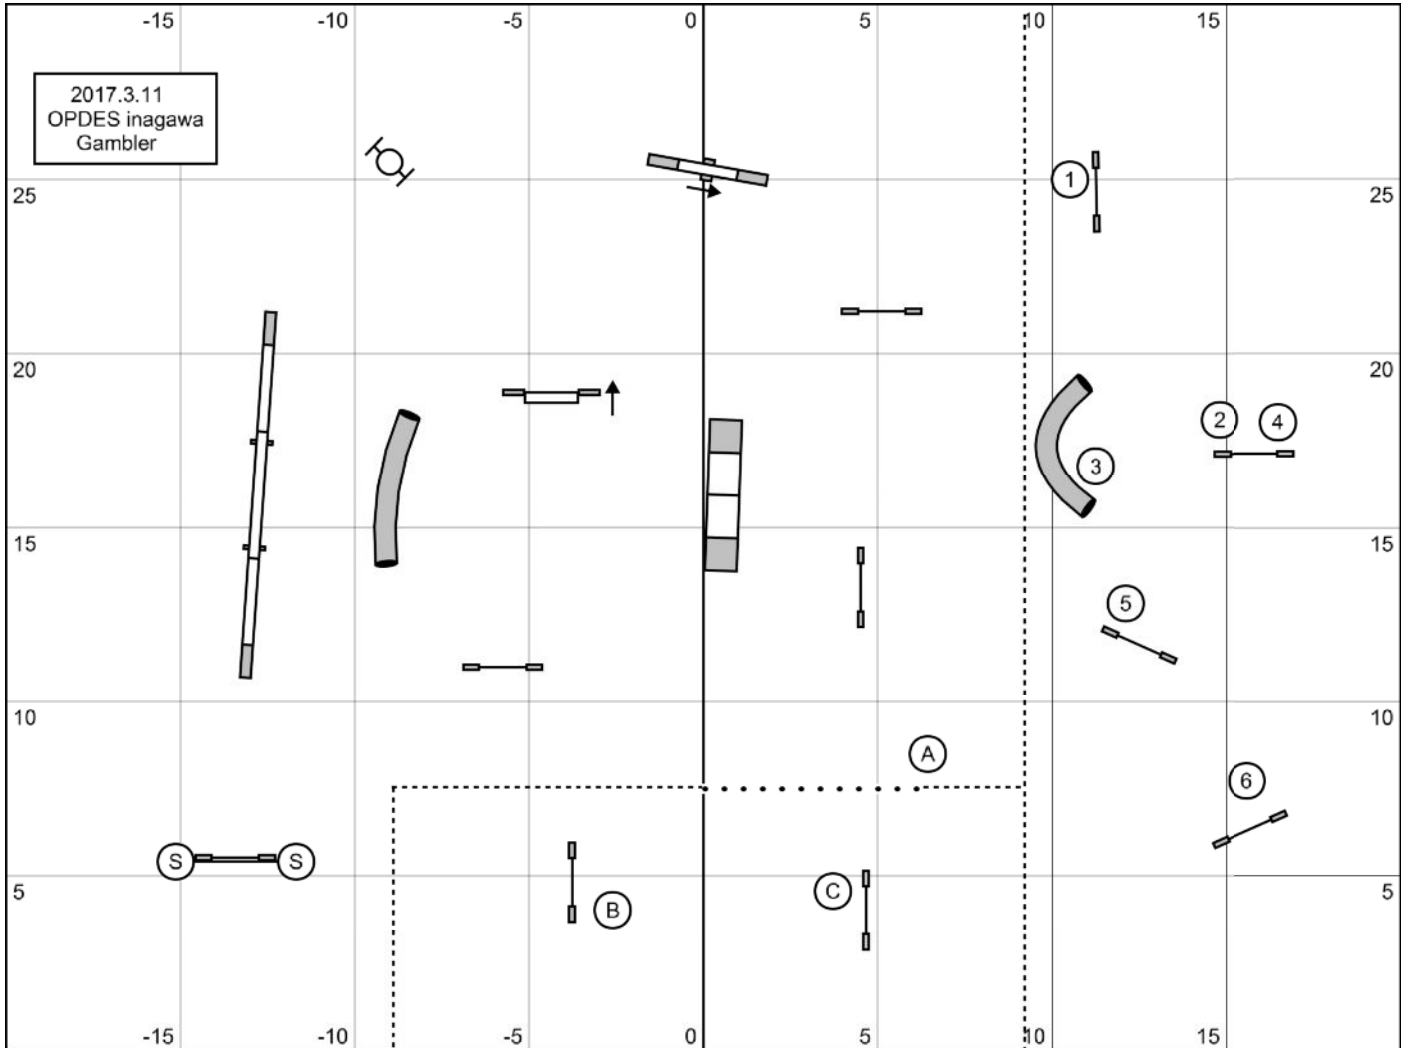

2017.3.11
OPDES inagawa
JP1

2017.3.11
OPDES inagawa
JP2

2017.3.11
OPDES inagawa
JP3

2017.3.11
OPDES inagawa
STP

2017.3.11
OPDES inagawa
AG3

Time:Opning:30sec Gamble:PF.25.35.40=16sec 50.55.60=13sec
 1-2-3-5point system Dogwalk:5points
 Bounus:A-B-C 10points(only once)
 Gamblepoint:10points
 No back to back
 No contact to contact