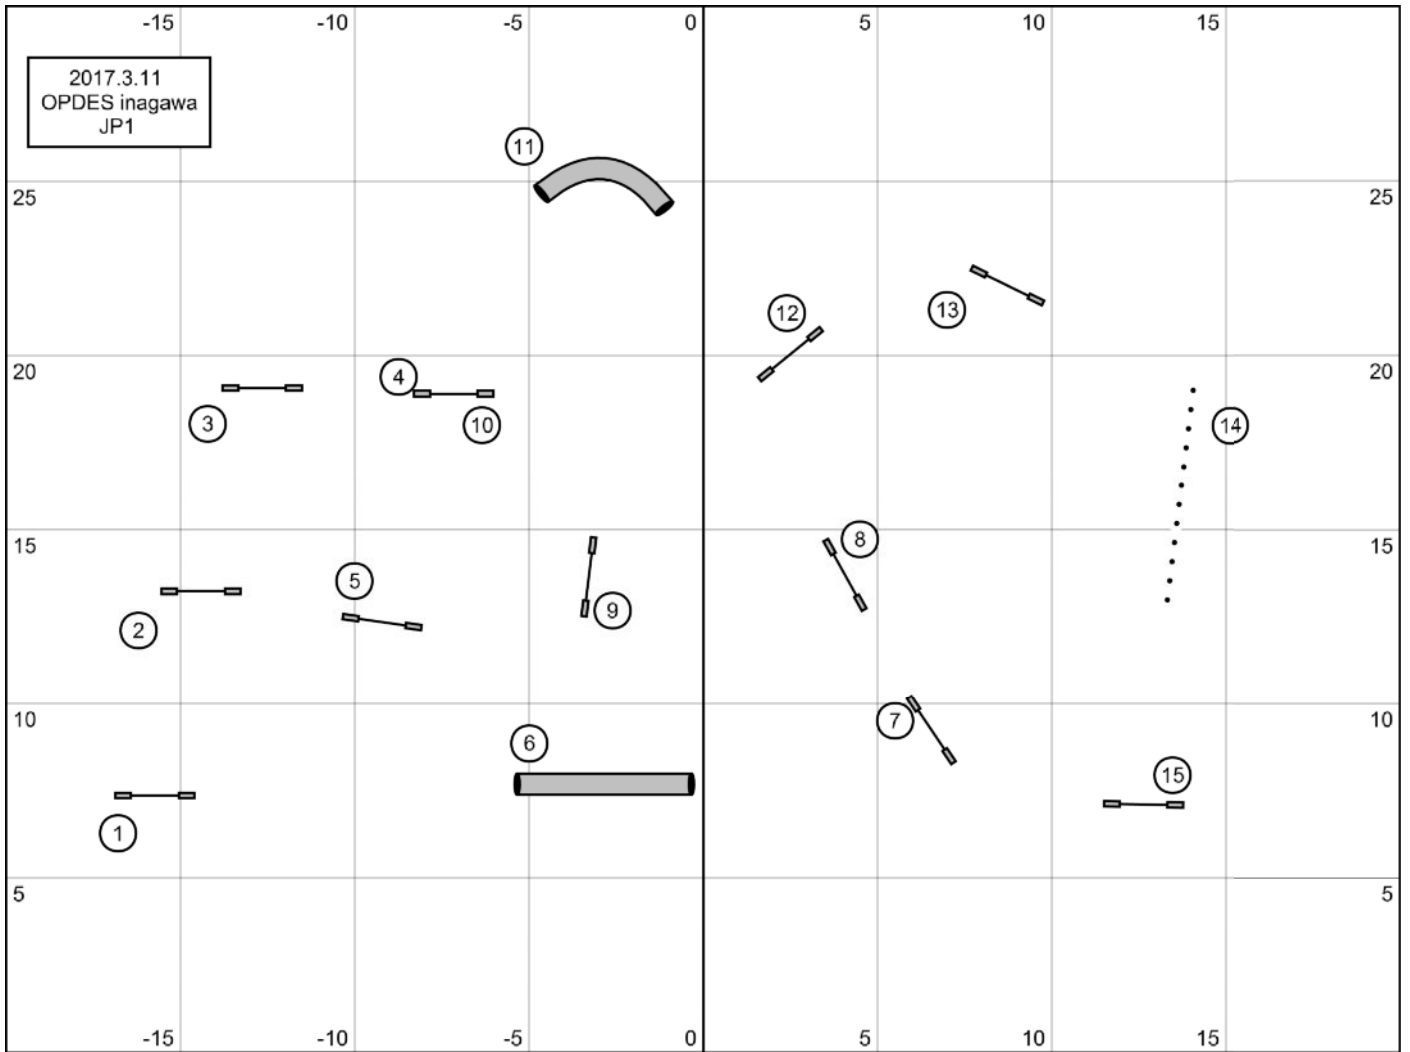

2017.3.11
OPDES inagawa
JP1

2017.3.11
OPDES inagawa
JP2

2017.3.11
OPDES inagawa
JP3

2017.3.11
OPDES inagawa
STP

2017.3.11
OPDES inagawa
AG3

Time:Opning:30sec Gamble:PF.25.35.40=16sec 50.55.60=13sec
 1-2-3-5point system Dogwalk:5points
 Bounus:A-B-C 10points(only once)
 Gamblepoint:10points
 No back to back
 No contact to contact