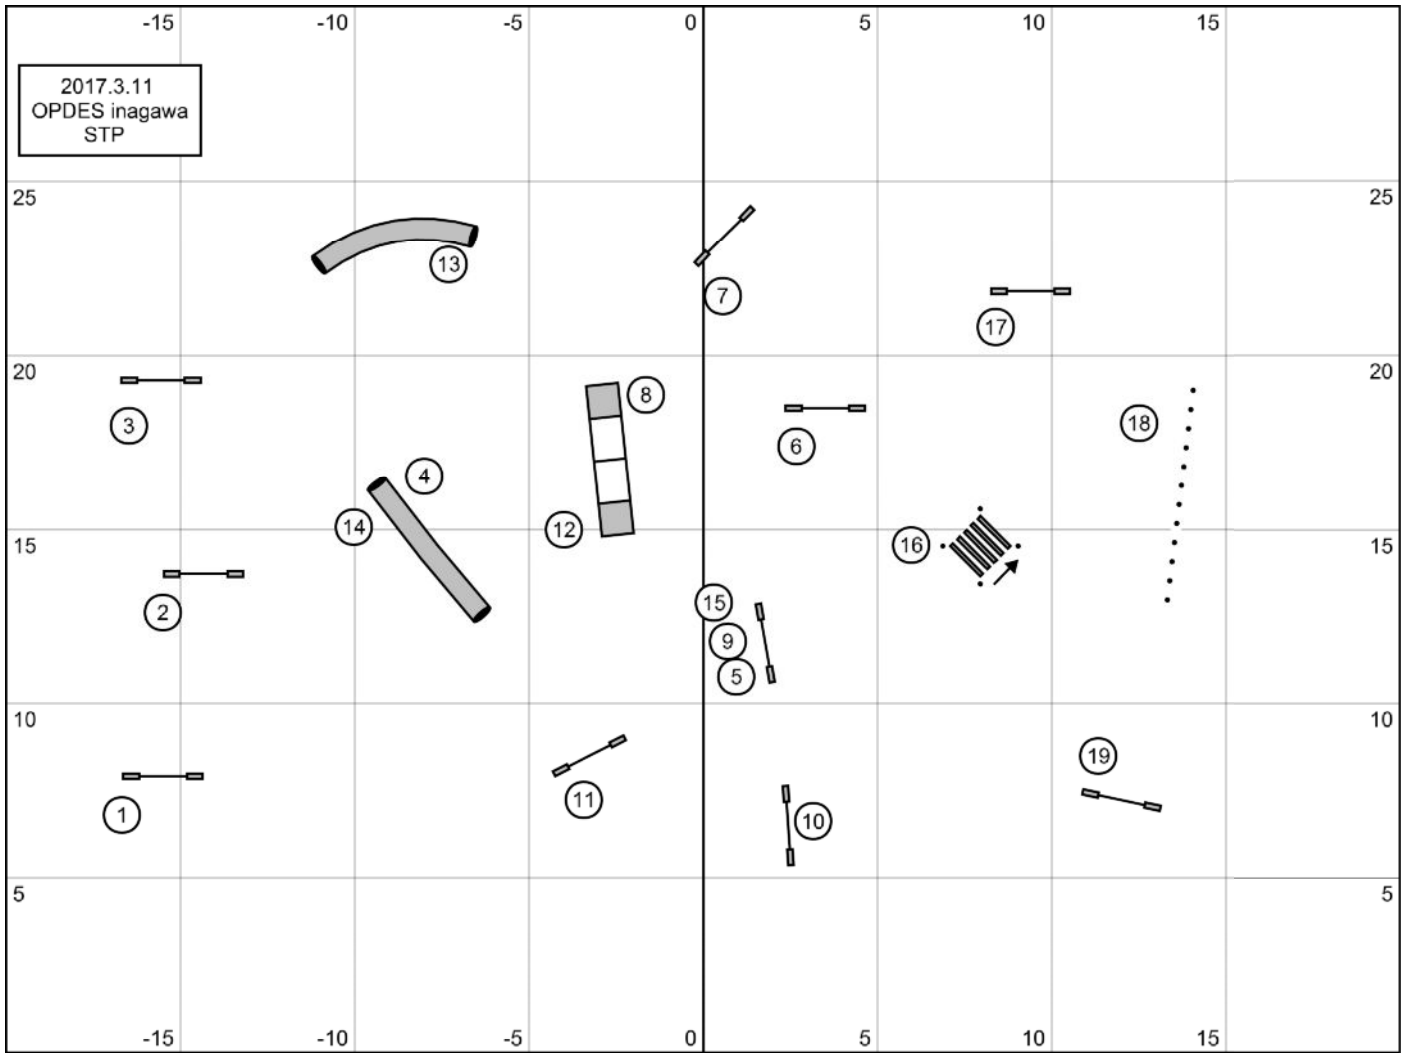

2017.3.11
OPDES inagawa
JP1

2017.3.11
OPDES inagawa
JP2

2017.3.11
OPDES inagawa
JP3

2017.3.11
OPDES inagawa
STP

2017.3.11
OPDES inagawa
AG3

Time:Opning:30sec Gamble:PF.25.35.40=16sec 50.55.60=13sec
 1-2-3-5point system Dogwalk:5points
 Bounus:A-B-C 10points(only once)
 Gamblepoint:10points
 No back to back
 No contact to contact