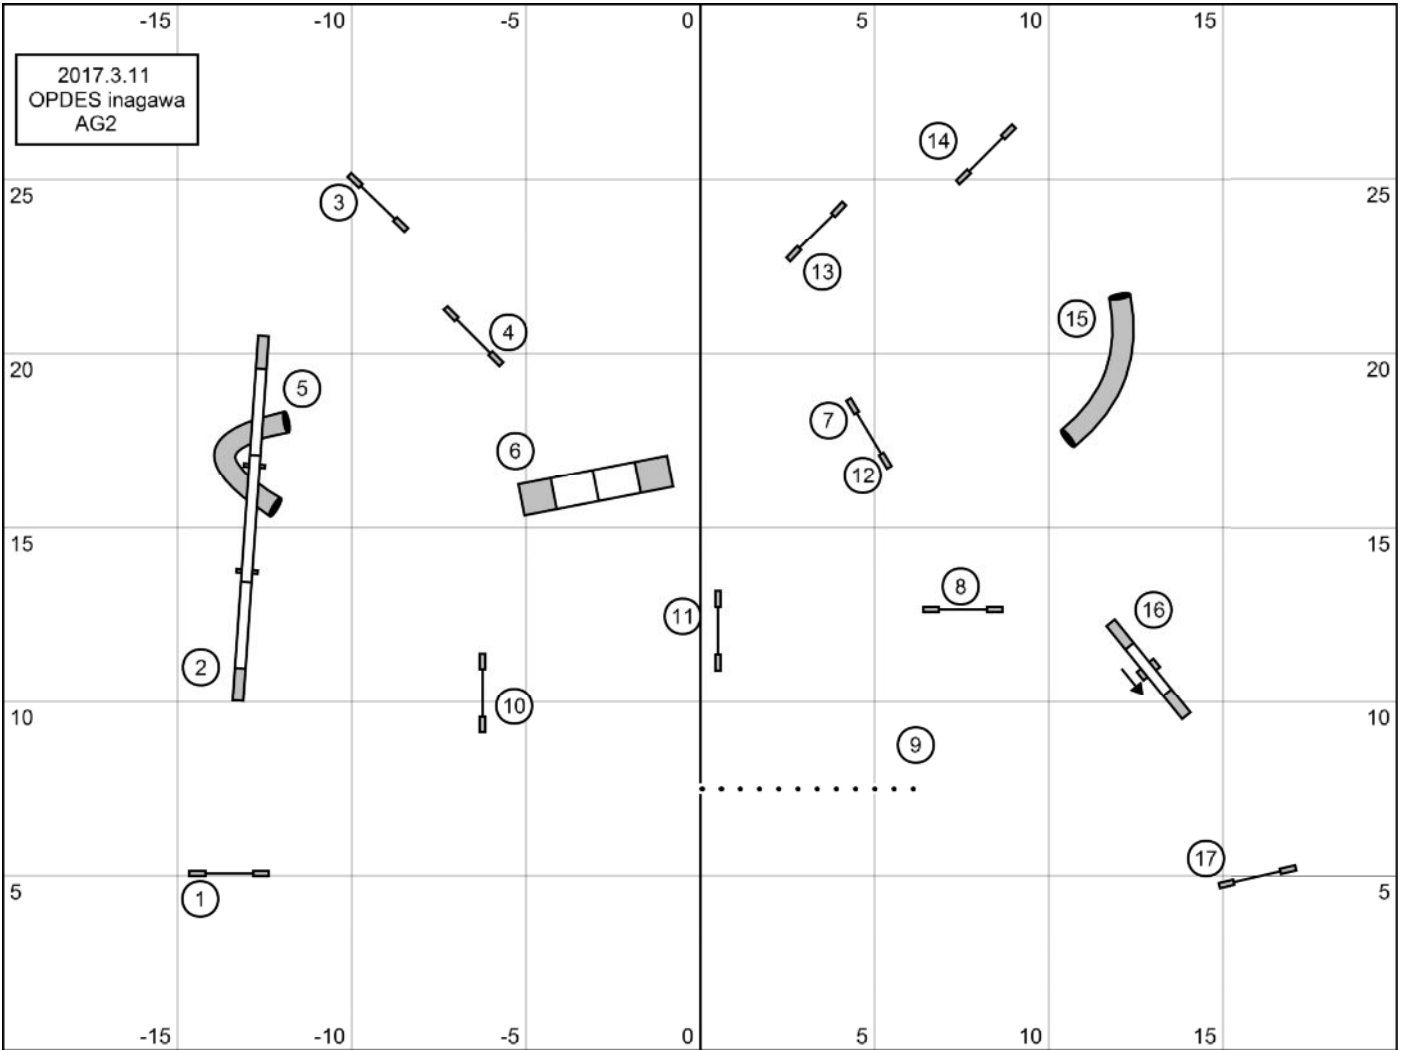

2017.3.11
OPDES inagawa
JP1

2017.3.11
OPDES inagawa
JP2

2017.3.11
OPDES inagawa
JP3

2017.3.11
OPDES inagawa
STP

2017.3.11
OPDES inagawa
AG3

Time:Opning:30sec Gamble:PF.25.35.40=16sec 50.55.60=13sec
 1-2-3-5point system Dogwalk:5points
 Bounus:A-B-C 10points(only once)
 Gamblepoint:10points
 No back to back
 No contact to contact