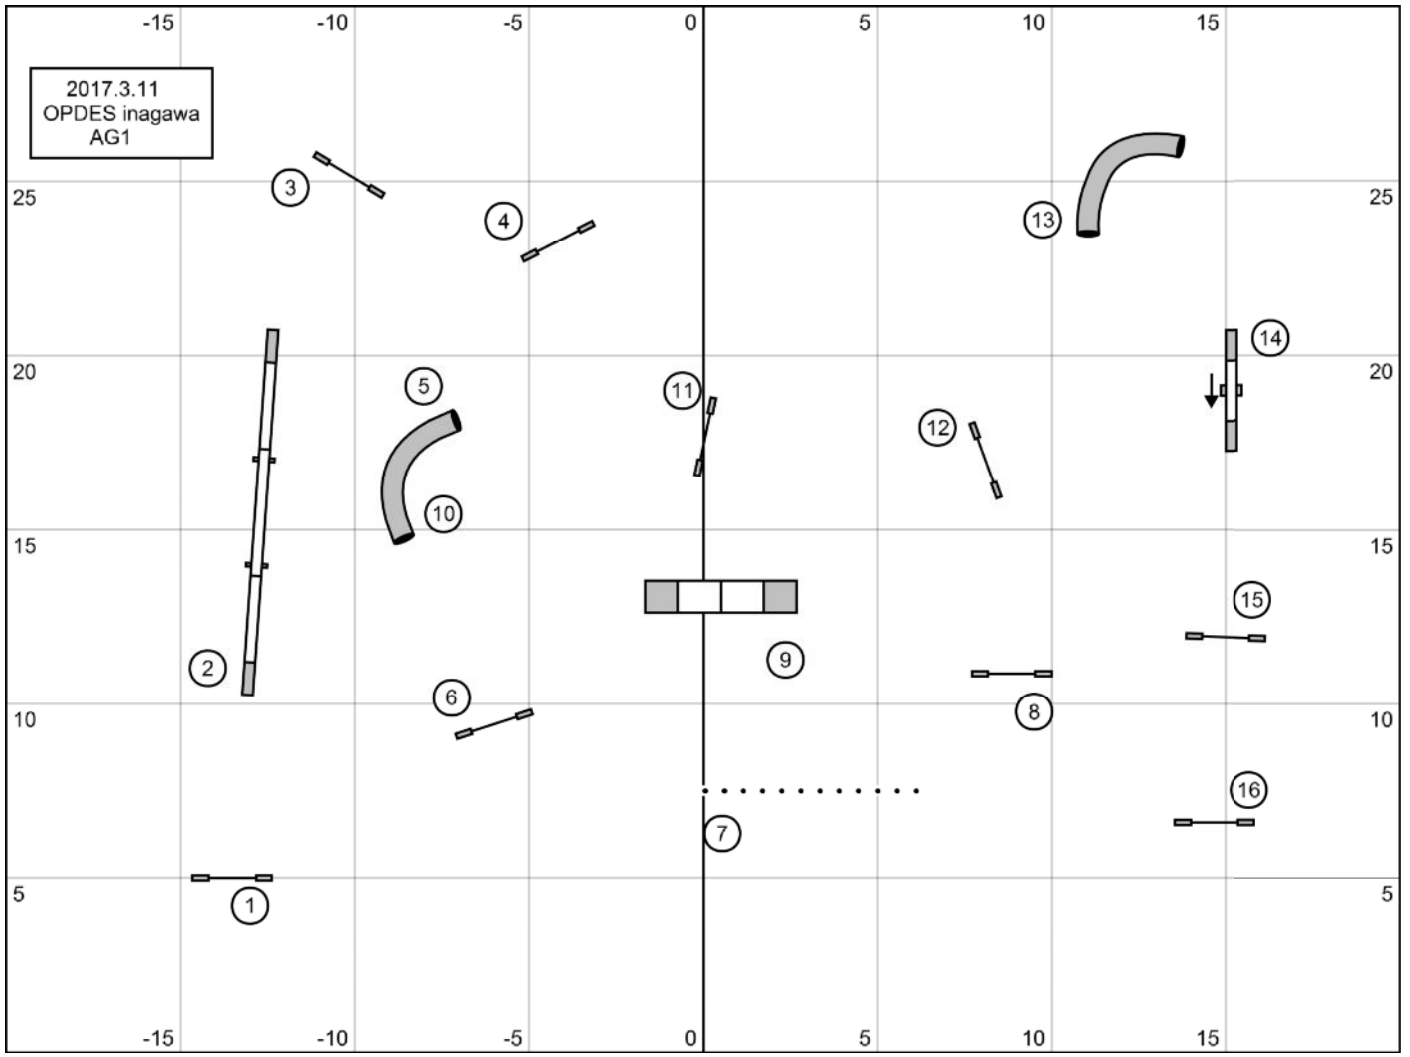

2017.3.11
OPDES inagawa
JP1

2017.3.11
OPDES inagawa
JP2

2017.3.11
OPDES inagawa
JP3

2017.3.11
OPDES inagawa
STP

2017.3.11
OPDES inagawa
AG3

Time:Opning:30sec Gamble:PF.25.35.40=16sec 50.55.60=13sec
 1-2-3-5point system Dogwalk:5points
 Bounus:A-B-C 10points(only once)
 Gamblepoint:10points
 No back to back
 No contact to contact