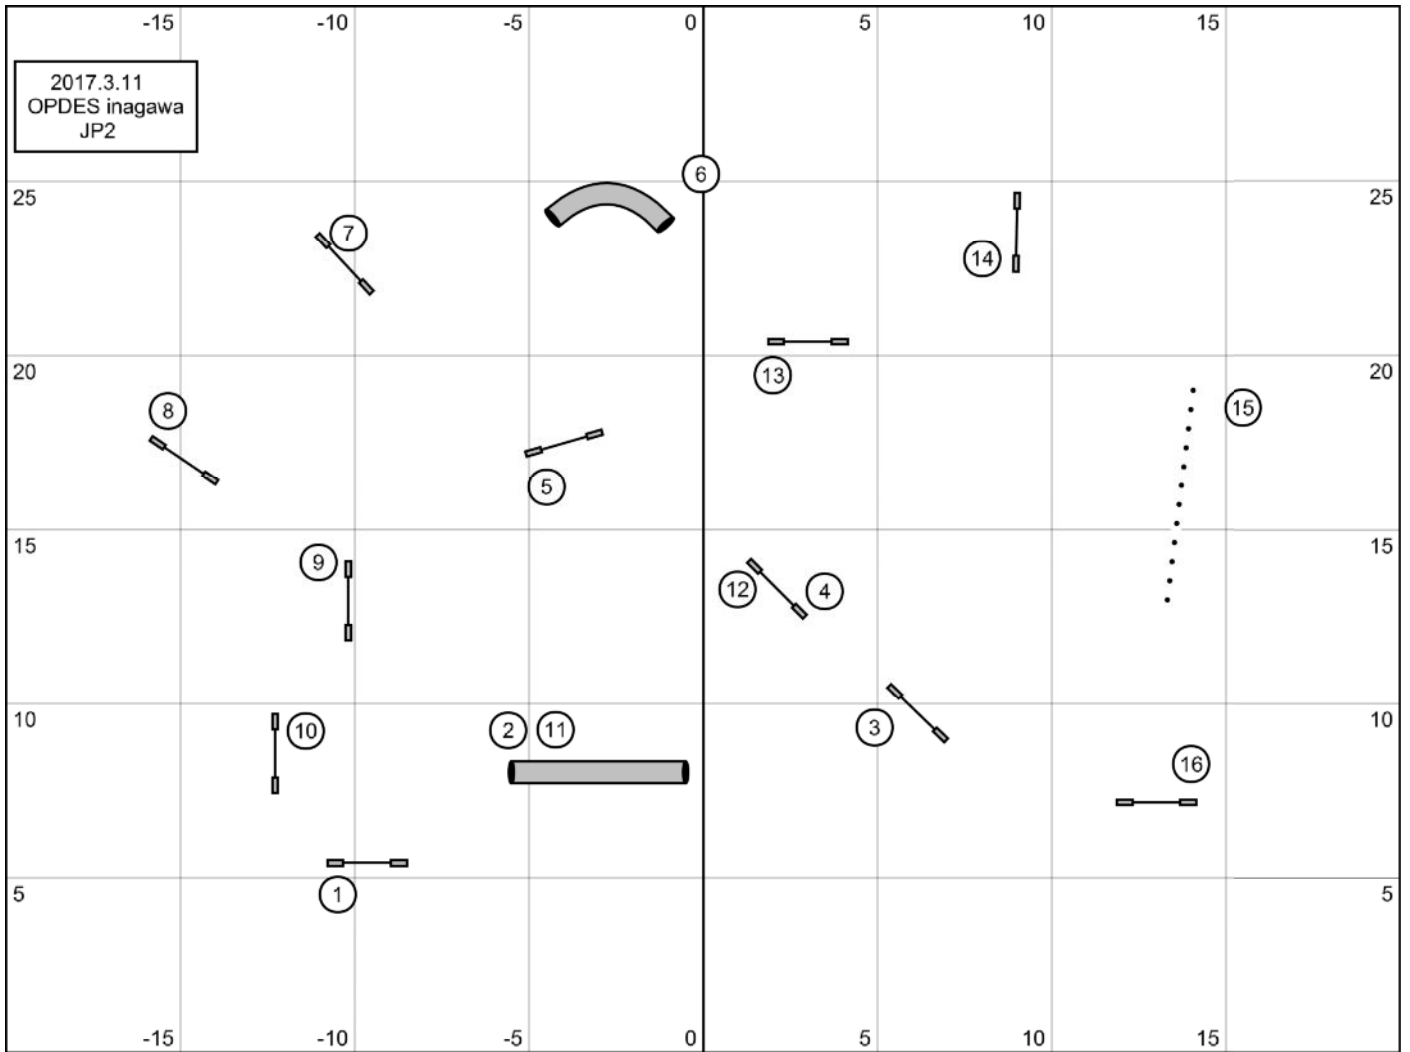

2017.3.11
OPDES inagawa
JP1

2017.3.11
OPDES inagawa
JP2

2017.3.11
OPDES inagawa
JP3

2017.3.11
OPDES inagawa
STP

2017.3.11
OPDES inagawa
AG3

Time:Opning:30sec Gamble:PF.25.35.40=16sec 50.55.60=13sec
 1-2-3-5point system Dogwalk:5points
 Bounus:A-B-C 10points(only once)
 Gamblepoint:10points
 No back to back
 No contact to contact