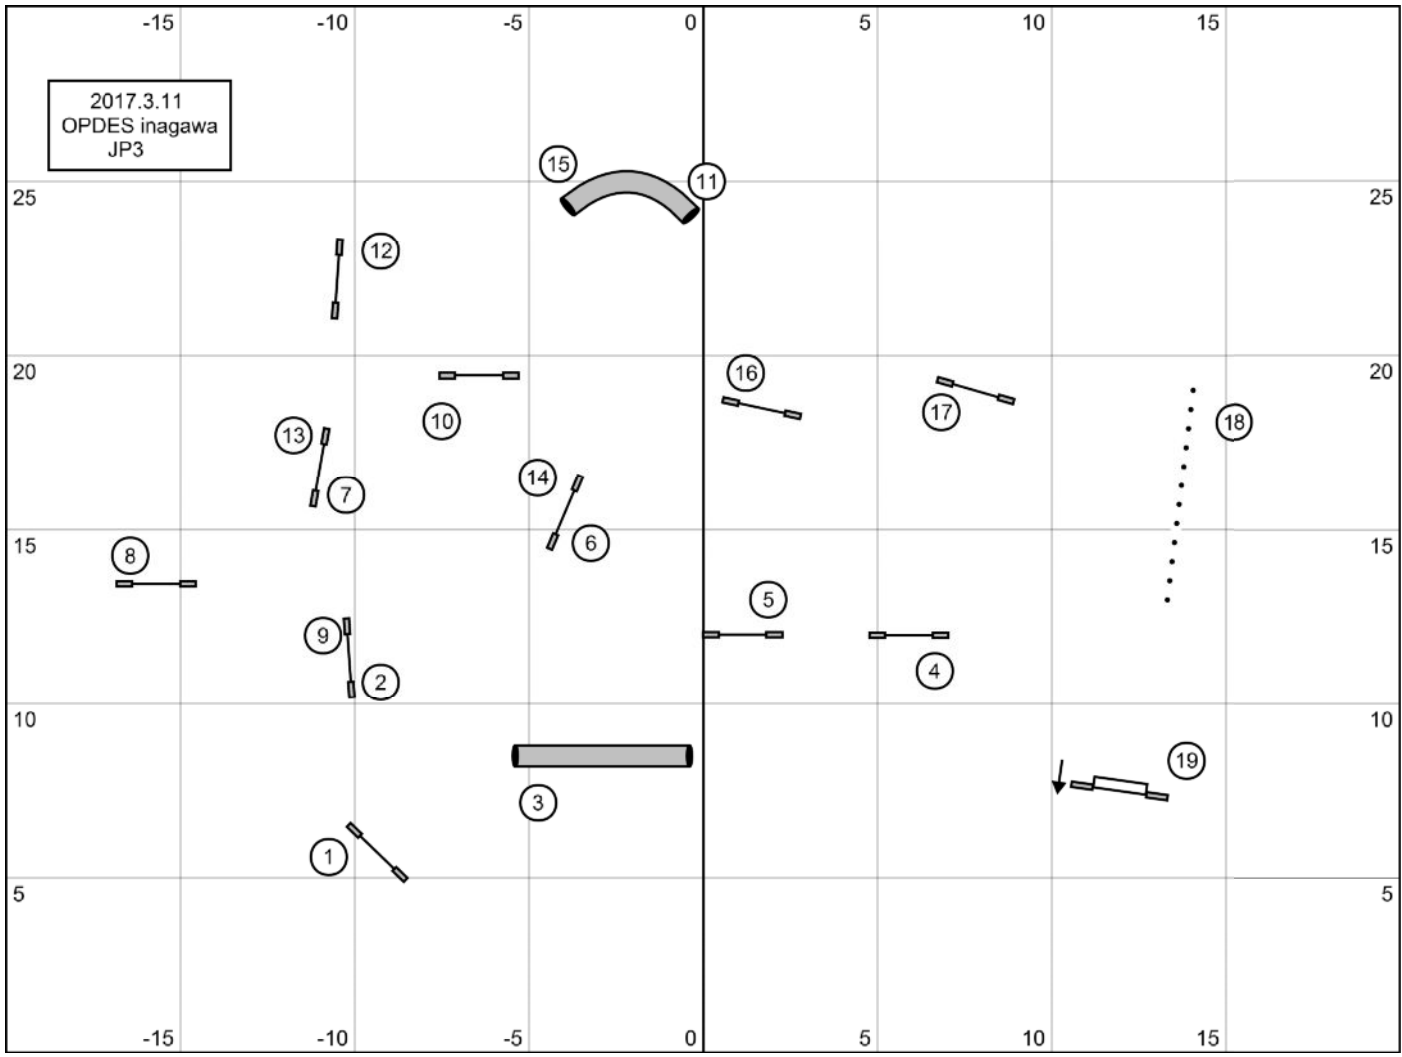

2017.3.11
OPDES inagawa
JP1

2017.3.11
OPDES inagawa
JP2

2017.3.11
OPDES inagawa
JP3

2017.3.11
OPDES inagawa
STP

2017.3.11
OPDES inagawa
AG3

Time:Opning:30sec Gamble:PF.25.35.40=16sec 50.55.60=13sec
 1-2-3-5point system Dogwalk:5points
 Bounus:A-B-C 10points(only once)
 Gamblepoint:10points
 No back to back
 No contact to contact