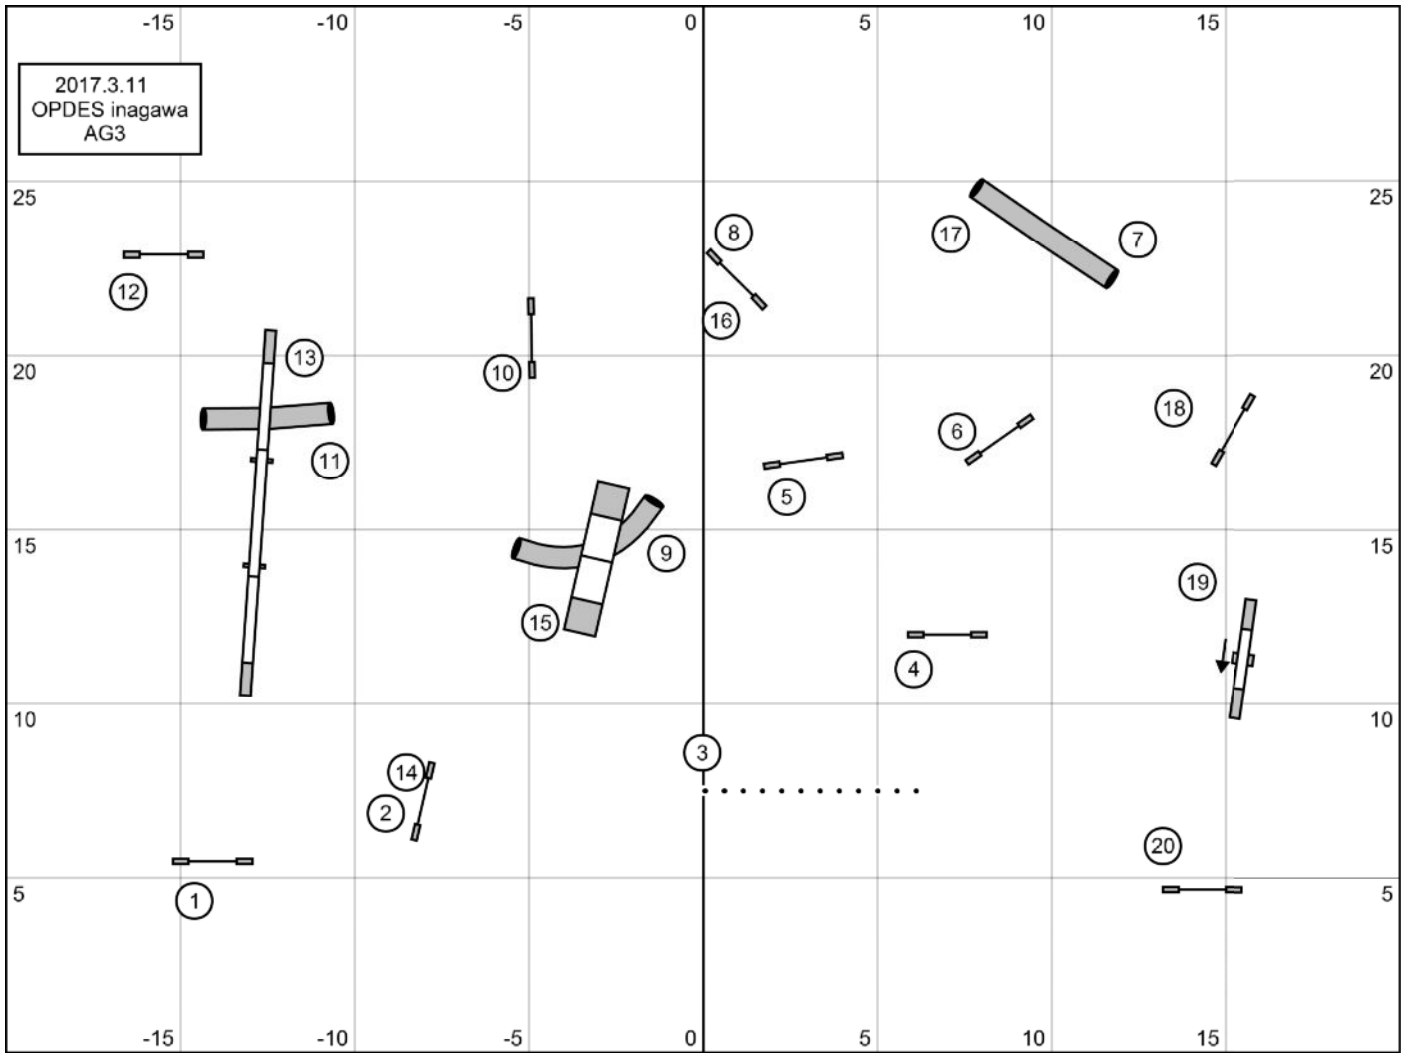

2017.3.11
OPDES inagawa
JP1

2017.3.11
OPDES inagawa
JP2

2017.3.11
OPDES inagawa
JP3

2017.3.11
OPDES inagawa
STP

2017.3.11
OPDES inagawa
AG3

Time:Opning:30sec Gamble:PF.25.35.40=16sec 50.55.60=13sec
 1-2-3-5point system Dogwalk:5points
 Bounus:A-B-C 10points(only once)
 Gamblepoint:10points
 No back to back
 No contact to contact