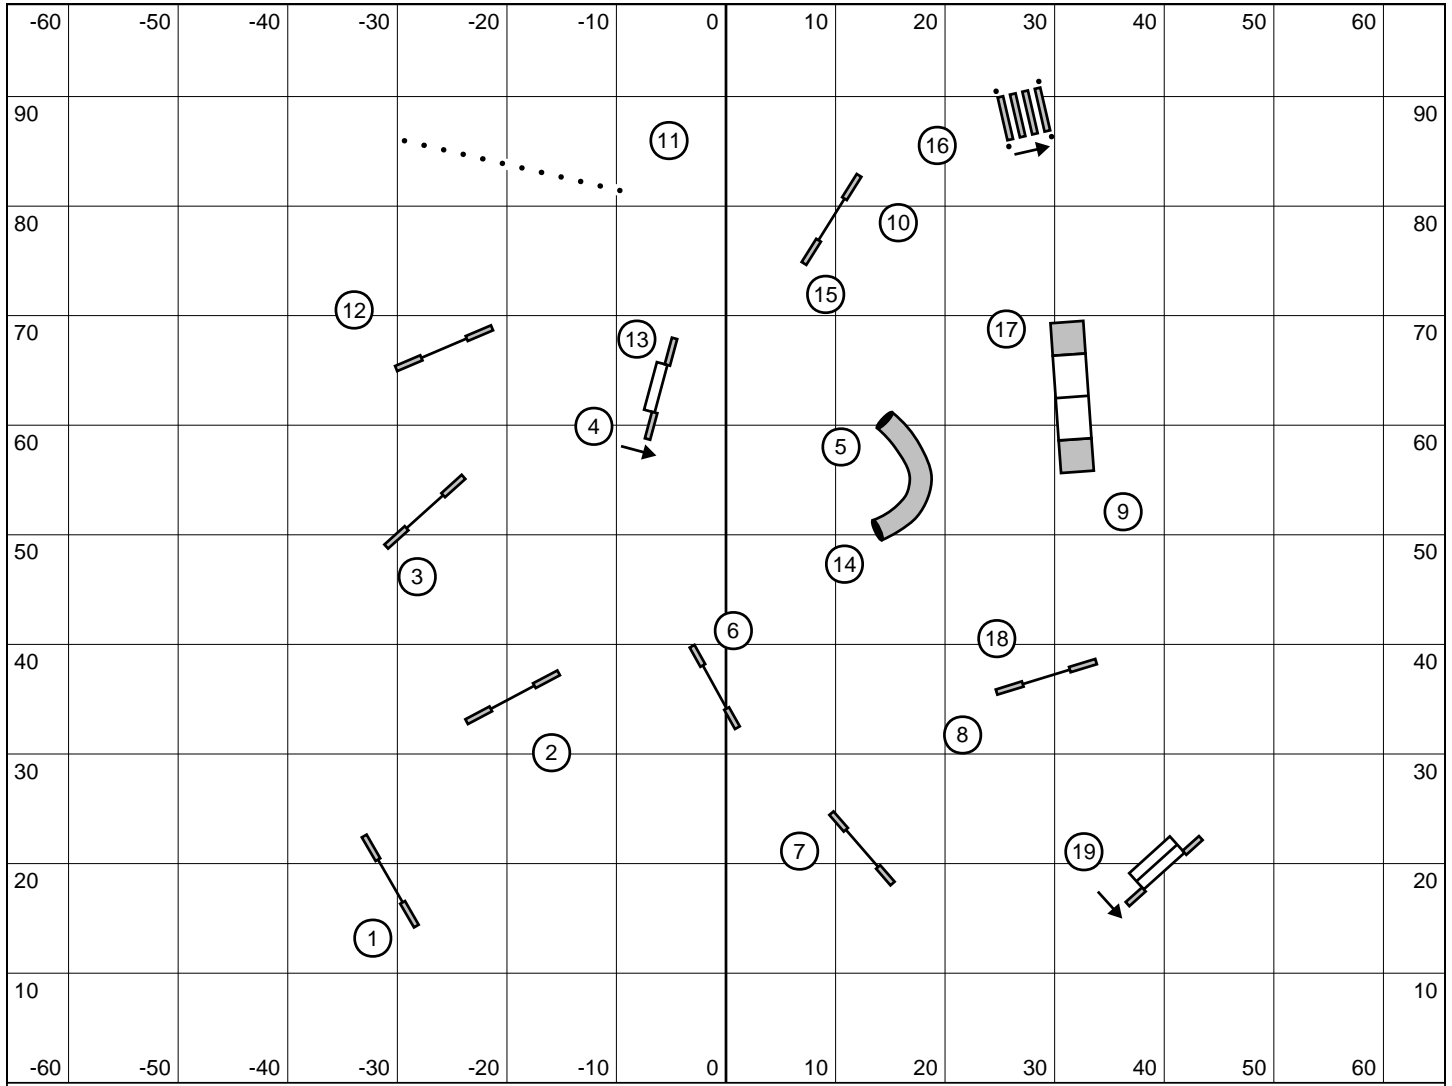

Entrance

Grand Prix Quarter Finals
 OPDES June 4, 2011
 Judge Thomas Kula

Exit

Entrance

Steeplechase Semi Finals
 OPDES June 4, 2011
 Judge Thomas Kula

Exit